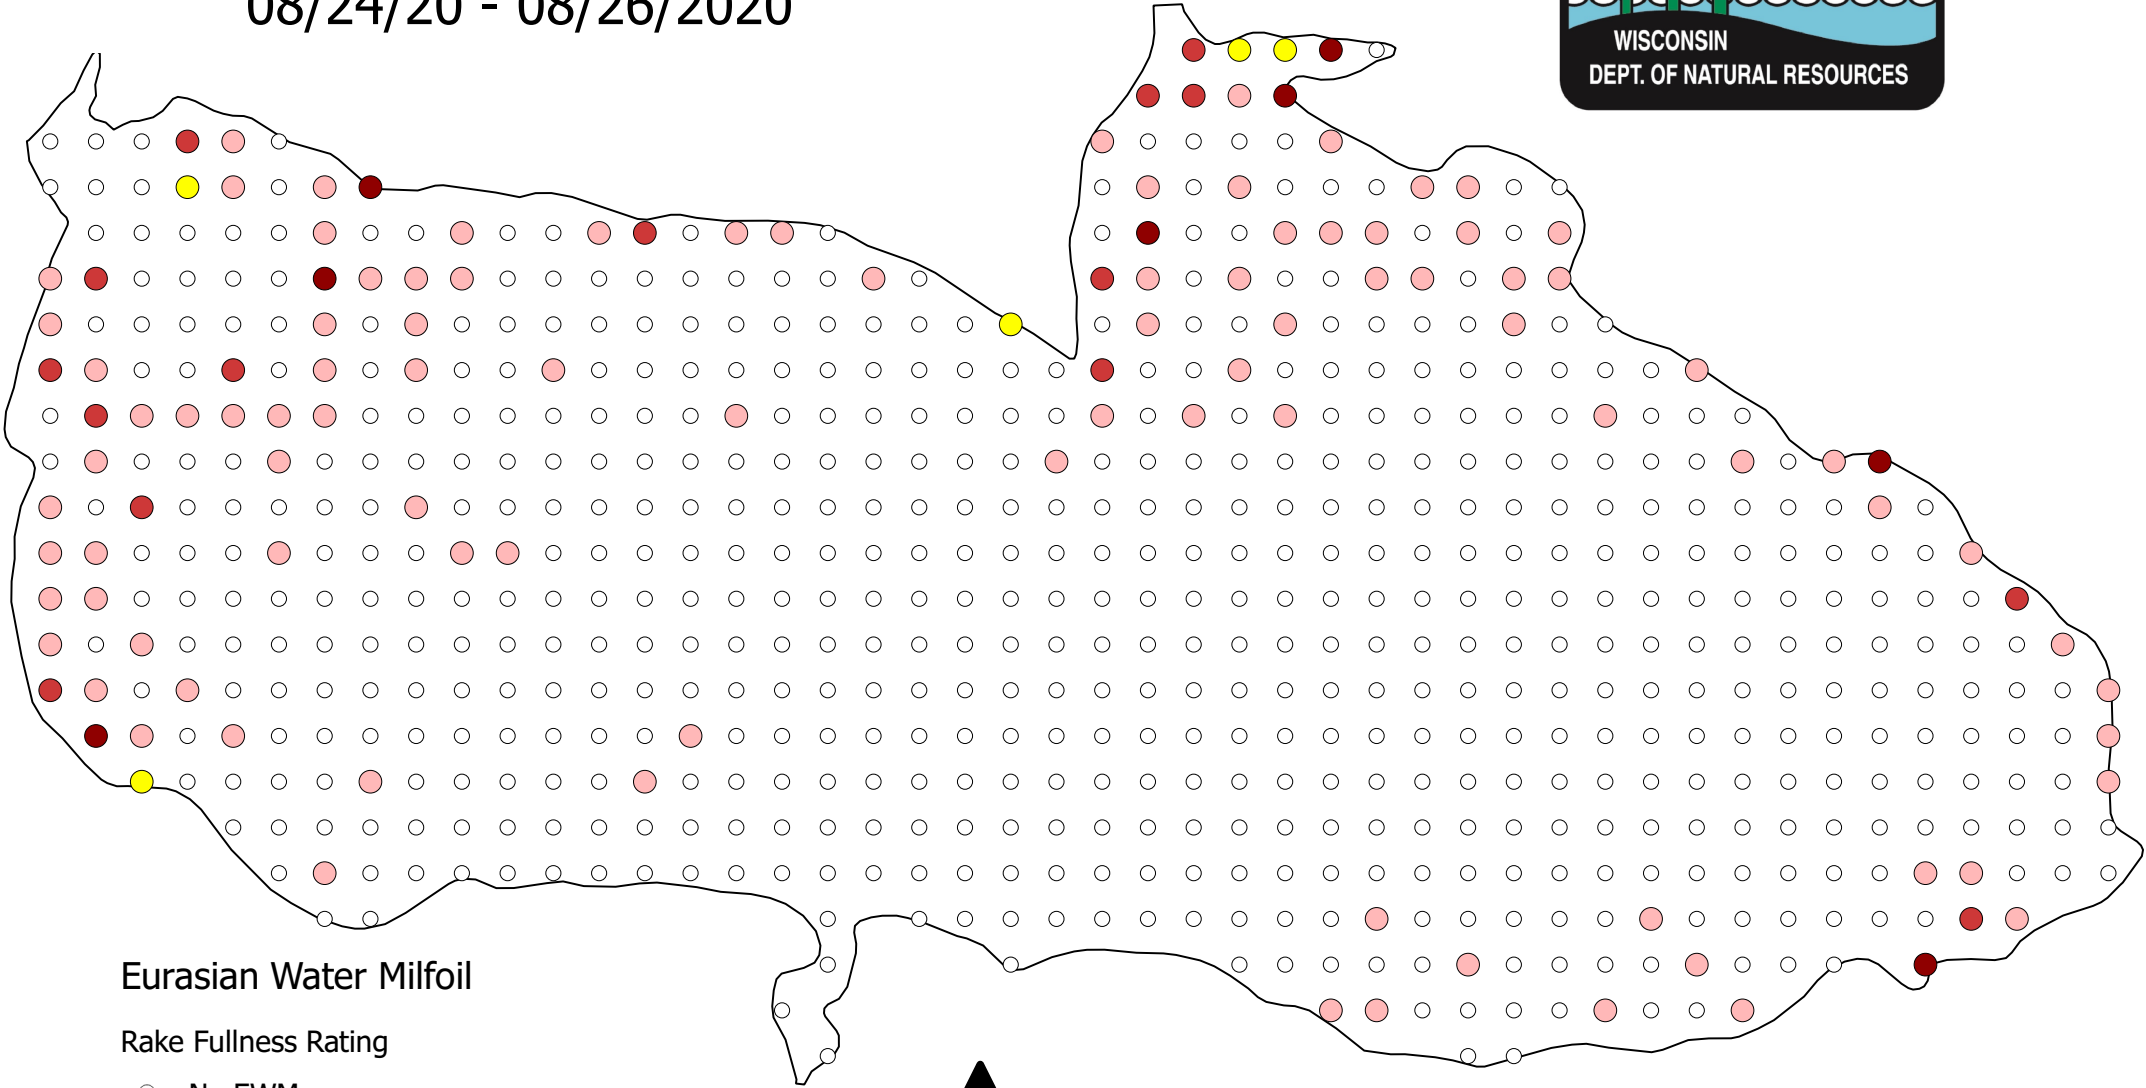

Mason Lake, Adams County

08/24/20 - 08/26/20

Native Aquatic Plant Distribution

- No/non-native aquatic plants
- Native aquatic plants present

Mason Lake, Adams County

08/24/20 - 08/26/2020

Eurasian Water Milfoil

Rake Fullness Rating

- No EWM
- 1
- 2
- 3
- V