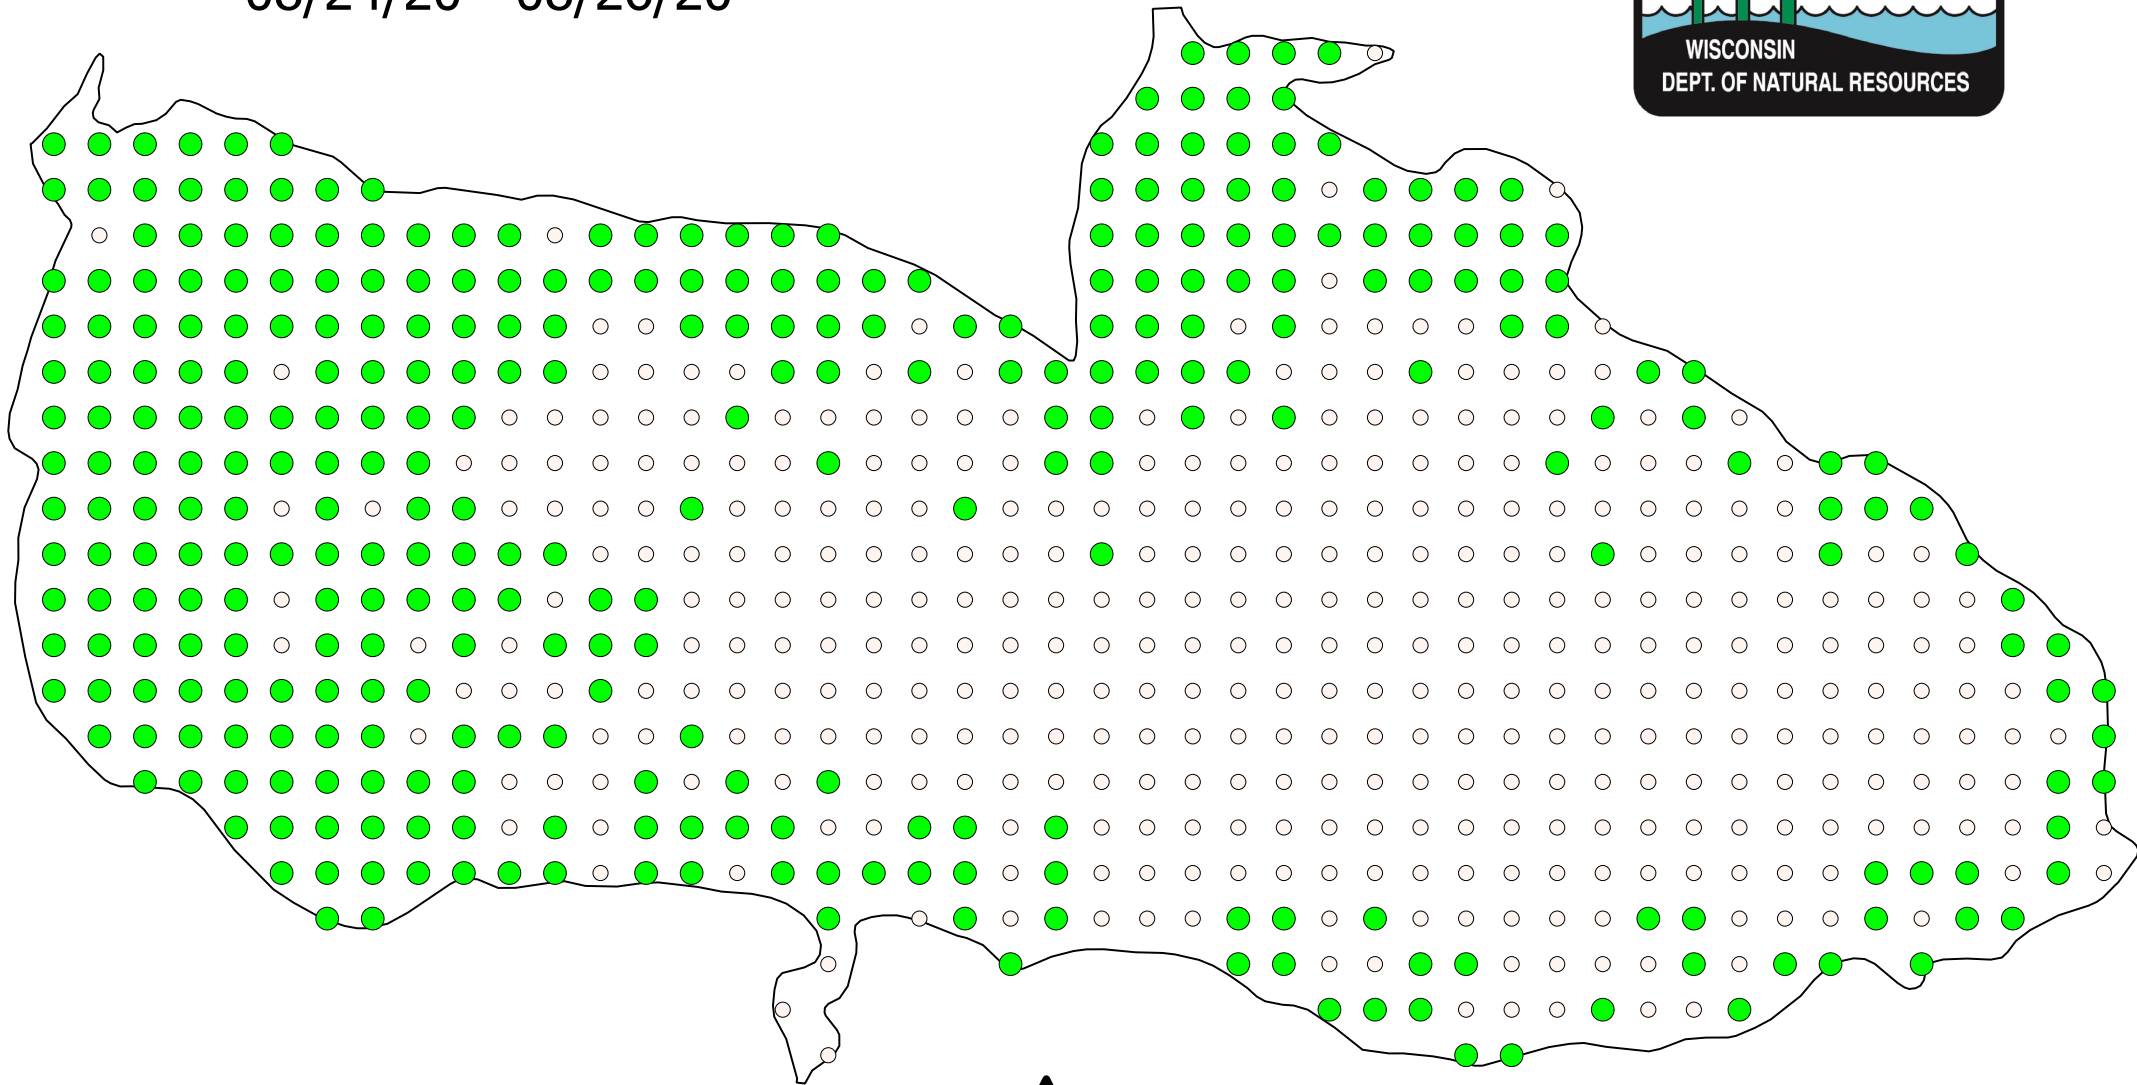

Mason Lake, Adams County

08/24/20 - 08/26/20

Native Aquatic Plant Distribution

- No/non-native aquatic plants
- Native aquatic plants present

Mason Lake, Adams County

08/24/20 - 08/26/2020

Eurasian Water Milfoil

Rake Fullness Rating

- No EWM
- 1
- 2
- 3
- V